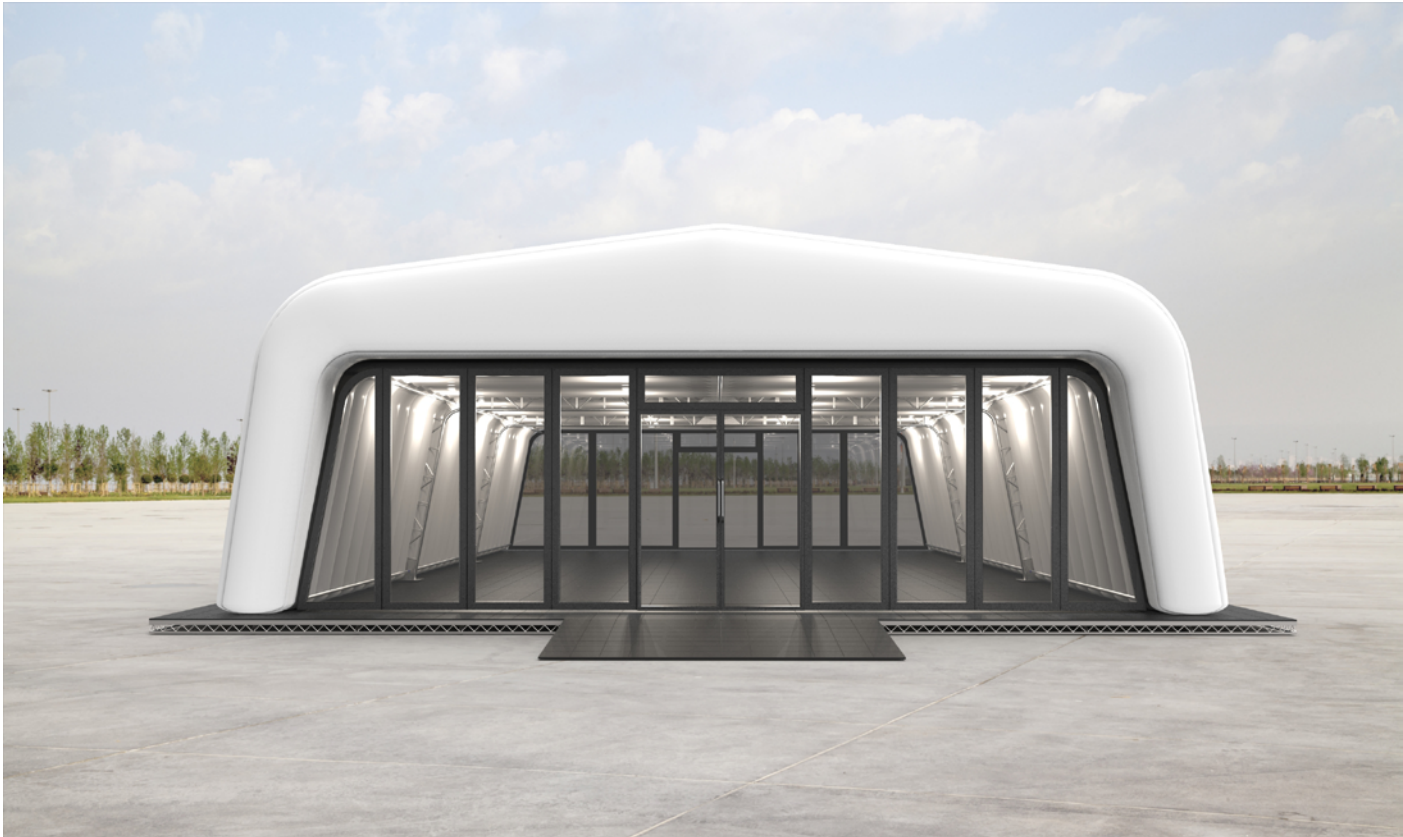

The range of structures covers anything from small pop-up changing rooms to the 850m² Peanut Trident. The Maki System and the Mono wall have both been developed specifically to embrace clients demands for re-usable branding, easy illumination, and enhanced operations.

The prices contained in this document are correct at the time of issue.

Introduced in 2017, MAKI is modular marquee system that will work for a range of events/ functions. With its minimal styling and ease of use, this durable structure can be used as a singular unit or as multiples, connected together to grow your event or help grow your brand. Maki offers an integrated branding solution to show your guests or customers what you're all about. The clean lined glazing at either end completes the finishing touches to this versatile space offer.